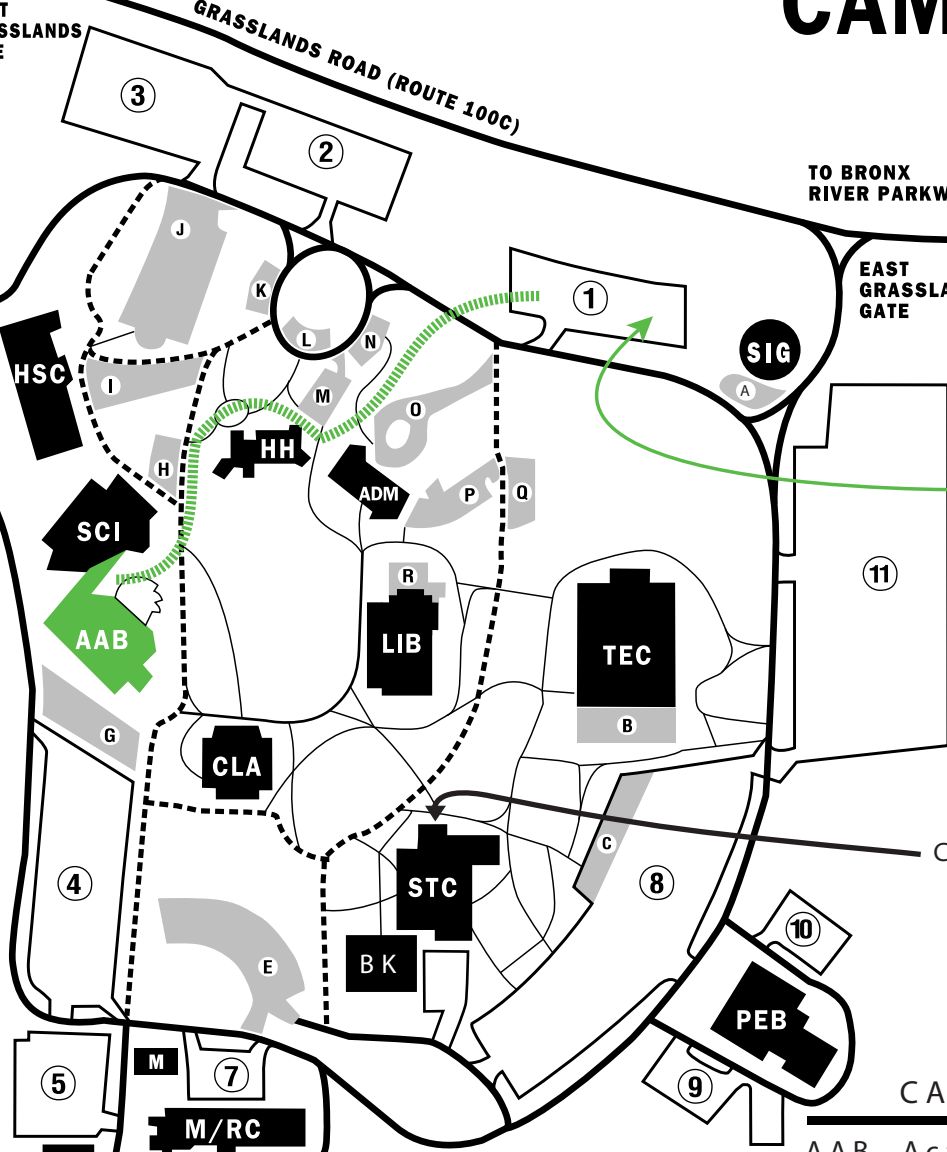

TO SPRAIN AND SAWMILL PARKWAYS

Westchester Community College CAMPUS MAP

WEST GRASSLANDS GATE

GRASSLANDS ROAD (ROUTE 100C)

TO BRONX RIVER PARKWAY

EAST GRASSLANDS GATE

For Visions of Nature Art and Photography Show and Sale, park in Parking Lot #1 and walk to Fine Arts Gallery in AAB Building.
Follow the 

KNOLLWOOD ROAD (RT. 100A)

TO I-287

Cafeteria

CAMPUS MAP KEY

- AAB Academic Arts Building
- ADM Administration Building
- BK Bookstore/FSA
- CC Children's Center
- CLA Classroom Building
- HH Hartford Hall
- HSC Health Science Building
- KNC Knollwood Center
- LBJ Lady Bird Johnson Garden
- LIB Library
- M Maintenance
- M/R/C Maintenance/Receiving
- PEB Physical Education Bldg.
- SCI Science Building
- SIG Security/Information Gate
- STC Student Center
- TEC Technologies Building
- LOT 1 Visitor/Student Parking
- LOTS 2-11 Student Parking
- LOTS A,C-G&I-Q Faculty/Staff Parking
- LOTS B,H&R Handicapped Parking*

**SUNY/WESTCHESTER
COMMUNITY COLLEGE**
Valhalla, New York 10595-1698
(914) 785-6600
www.sunywcc.edu

*Additional handicapped spaces are provided in each student lot.